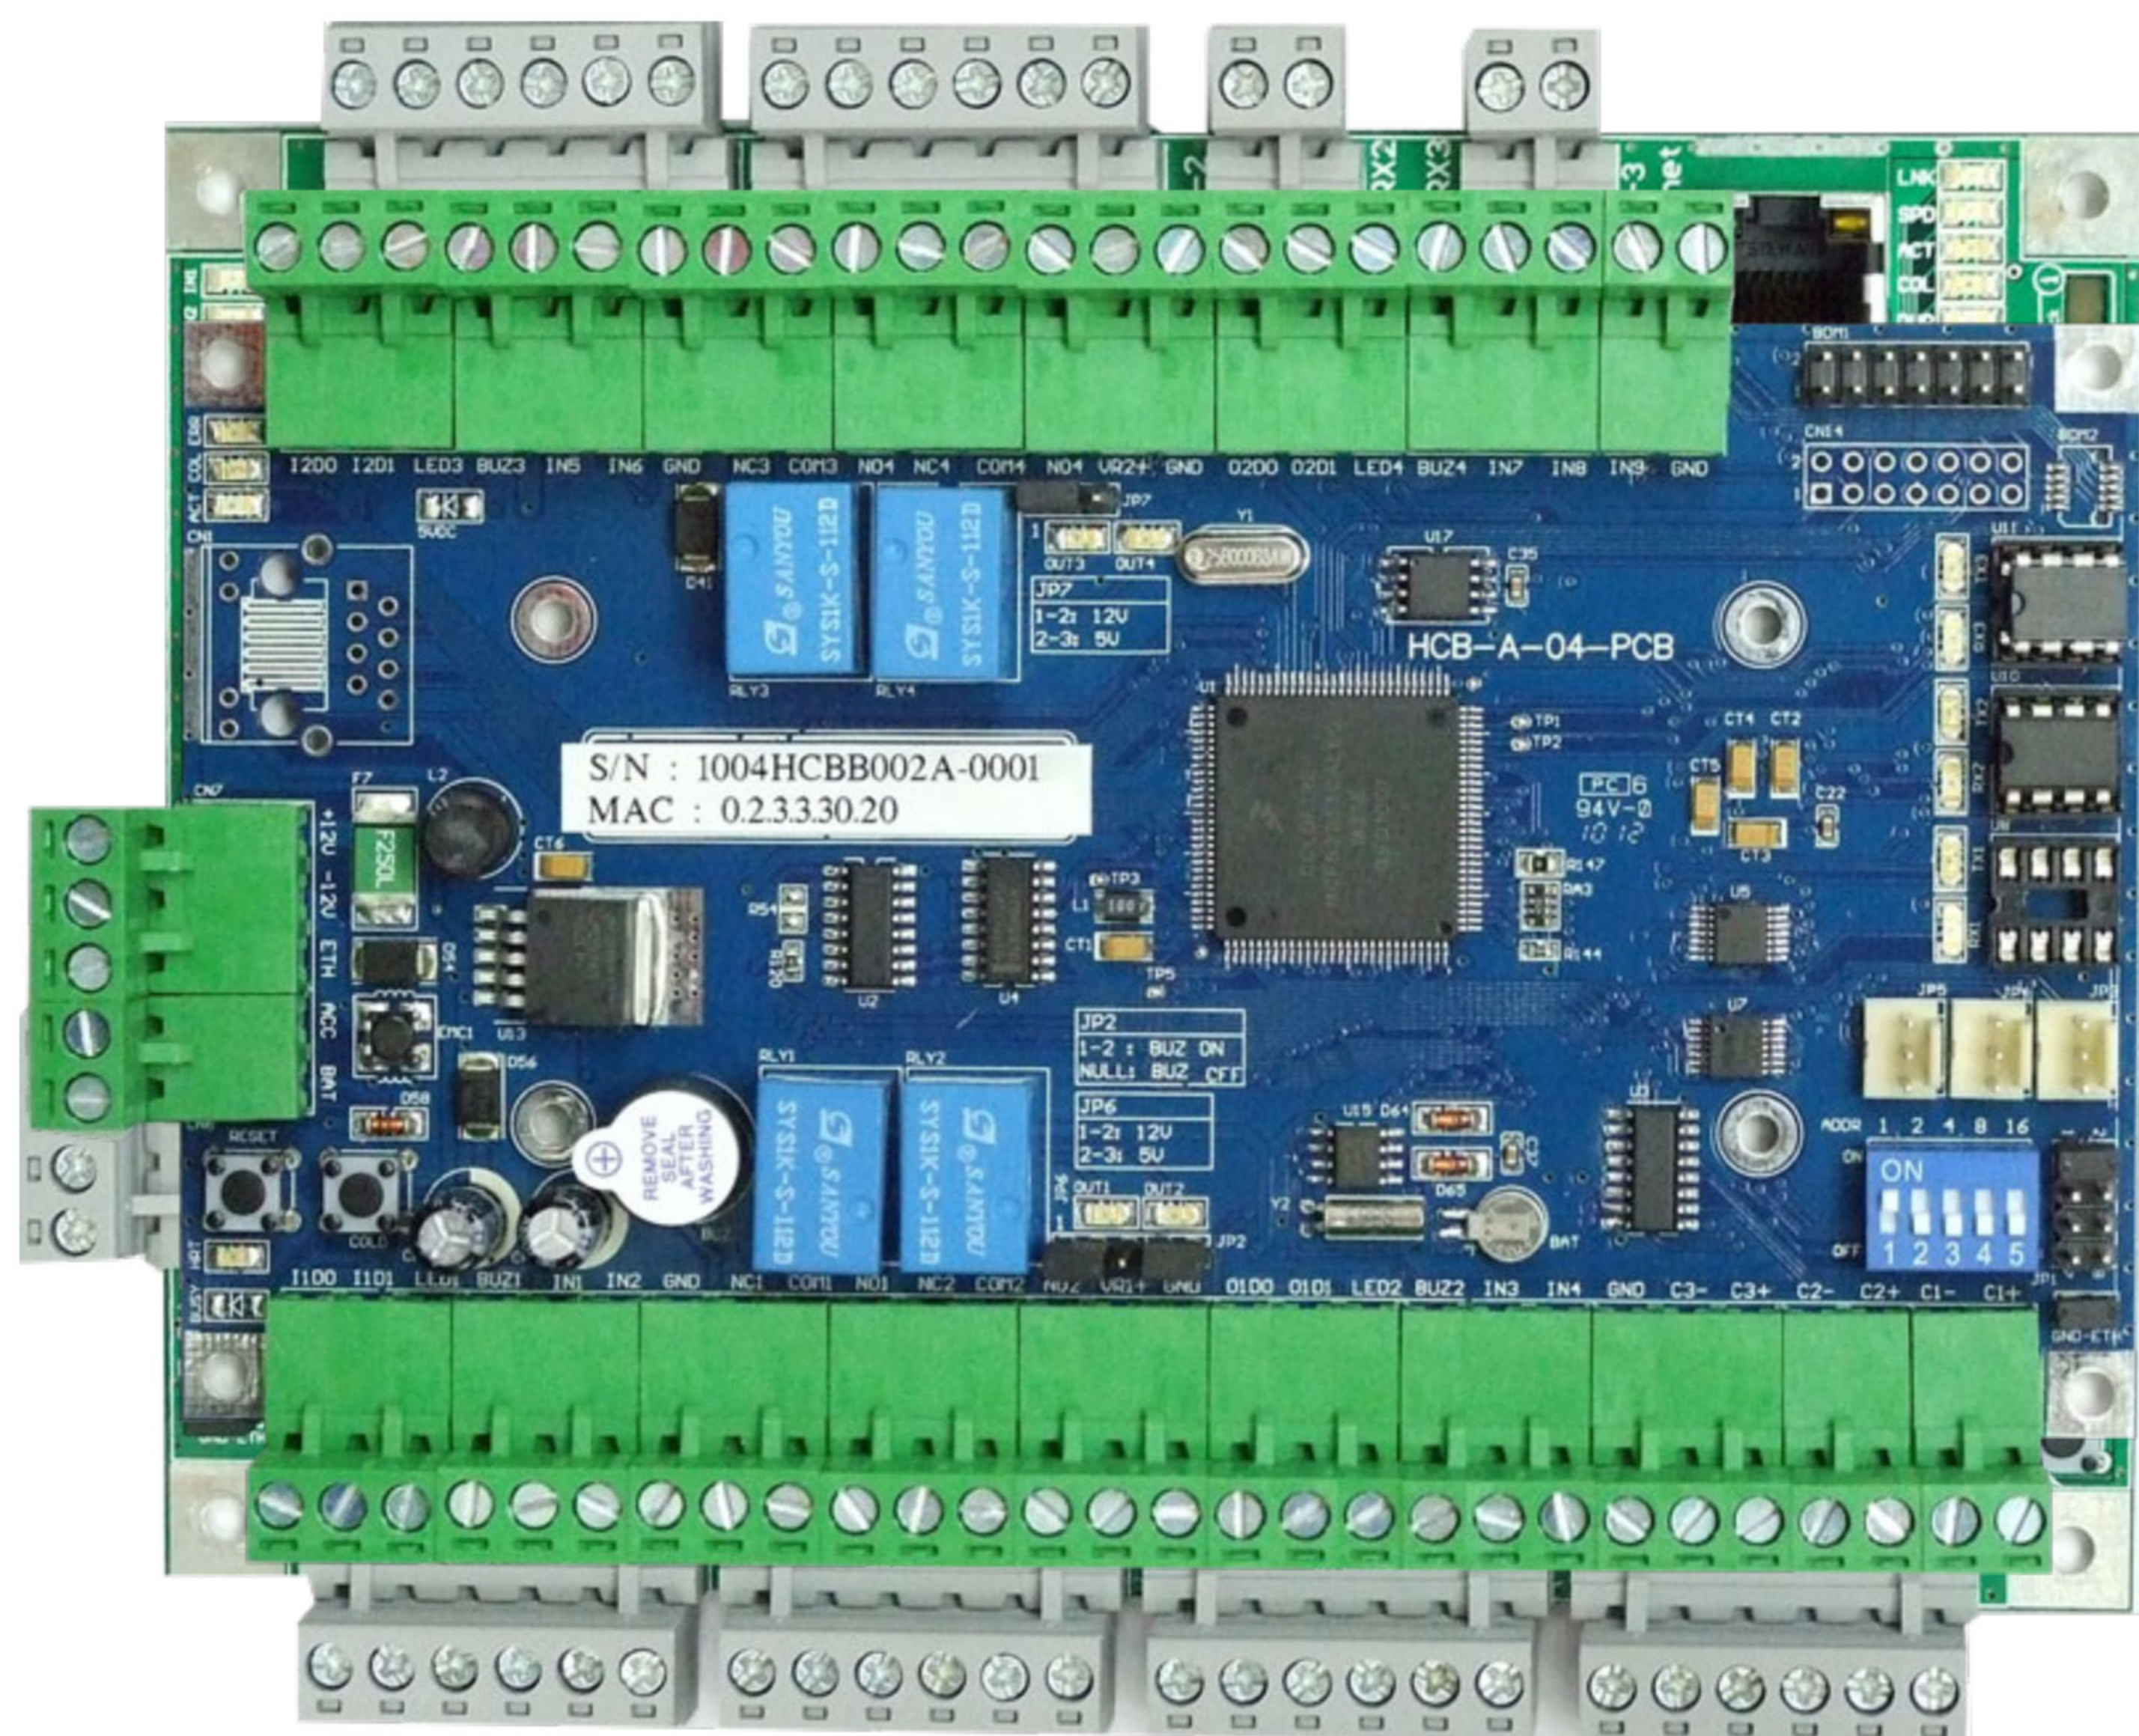

## EP.L3800 Elevator Control Panel

### ACCESSORIES

Biometrics Reader

RFID Reader

HIO

HIO.EXP

- Support 8 floors by default (expendable to 136 Floors max.)
- Support timezone control bypass for individual floor
- Support up to 4 readers max.
- Support both RFID & biometrics readers
- Emergency bypass function by software
- Emergency bypass function by key Switch

### Ordering Information

EP.L3800.PSU

Entrypass 4 Readers Advanced Serial Elevator Control Panel with Power Supply Unit

## Basic System Diagram