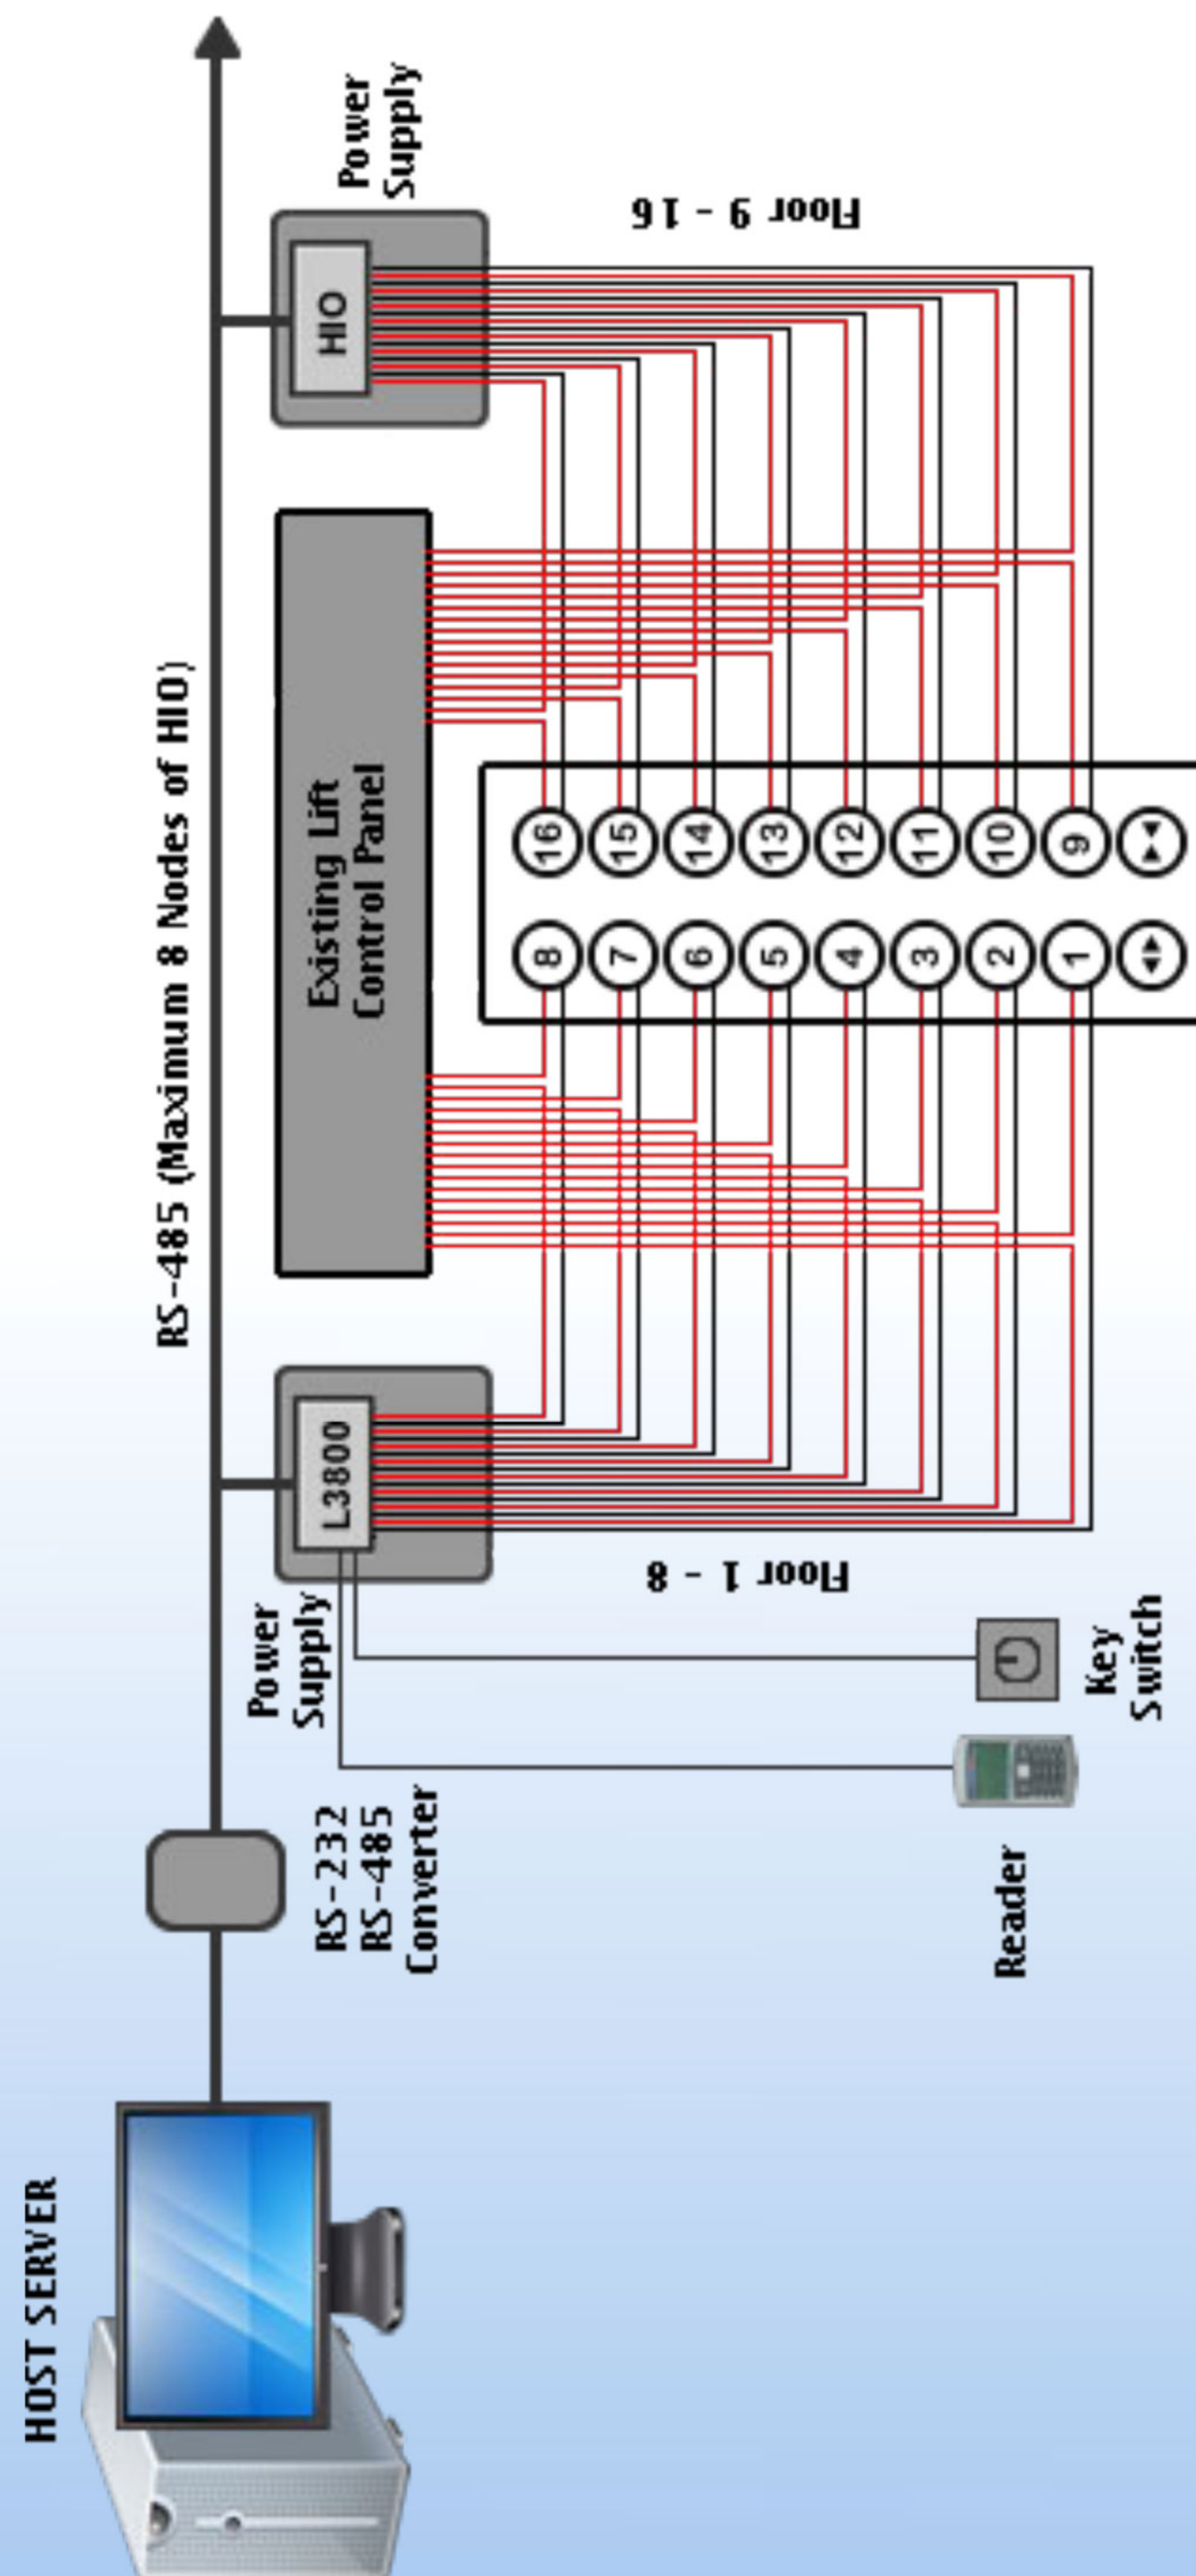

### ACCESSORIES

Biometrics Reader

RFID Reader

HIO

HIO.EXP

- Support 8 floors by default (expendable to 136 Floors max.)
- Support timezone control bypass for individual floor
- Support up to 4 readers max.
- Support both RFID & biometrics readers
- Emergency bypass function by software
- Emergency bypass function by key Switch

### Ordering Information

EP.L3800.PSU

Entrypass 4 Readers Advanced Serial Elevator Control Panel with Power Supply Unit

## Basic System Diagram